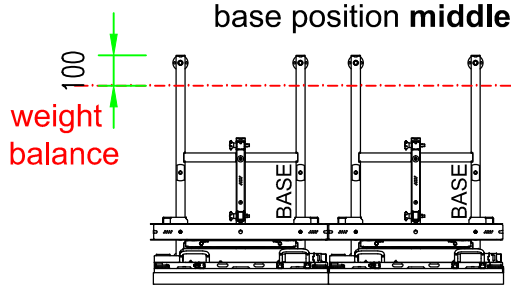

adjustable foot ± 15 mm
front view

top view 01
base position **middle**

top view 02
base position **front**

side view 01
base position **middle**

side view 02
base position **front**

 4x	 2x	 4x	 4x	 2x
 2x	 4x			

weights are calculated without balance weight!

system weight easyFrame NEC463: 105,0 kg
total weight inclusive screens: 214,0 kg

easyFrame NEC463

with NEC X463UN

portrait 2x2