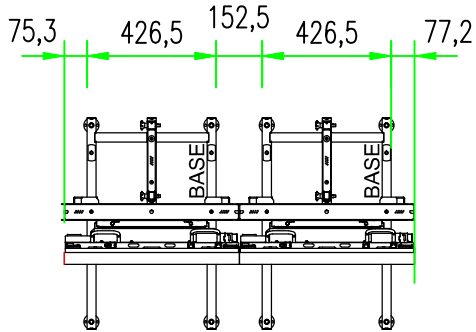

adjustable foot ± 15 mm
front view

top view 01
base position **middle**

top view 02
base position **front**

side view 01
base position **middle**

side view 02
base position **front**

 4x	 2x	 4x	 4x	 2x
 2x	 4x			

weights are calculated without balance weight!

system weight easyFrame NEC463: 105,0 kg
total weight inclusive screens: 214,0 kg

easyFrame NEC463

with NEC X463UN

portrait 2x2