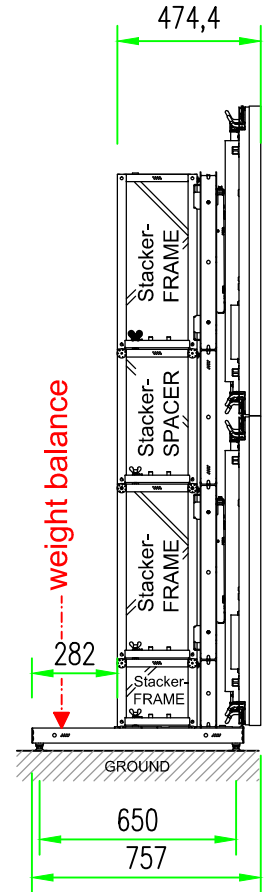

adjustable foot ± 15 mm
front view

top view 01
base position **middle**

top view 02
base position **front**

side view 01
base position **middle**

side view 02
base position **front**

 4x	 2x	 4x	 4x	 2x
 2x	 4x			

weights are calculated without balance weight!

system weight easyFrame NEC463: 105,0 kg
total weight inclusive screens: 214,0 kg

easyFrame NEC463

with NEC X463UN

portrait 2x2