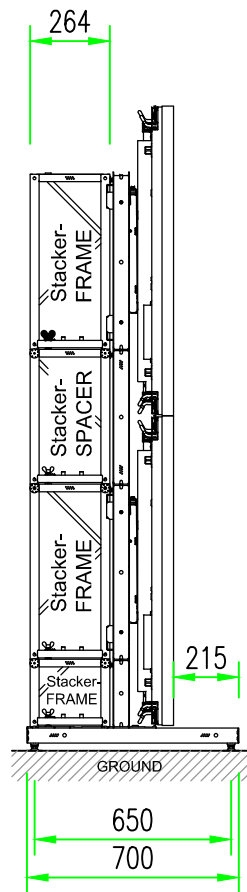

adjustable foot ± 15 mm
front view

top view 01
base position **middle**

top view 02
base position **front**

side view 01
base position **middle**

side view 02
base position **front**

 4x	 2x	 4x	 4x	 2x
 2x	 4x			

weights are calculated without balance weight!

system weight easyFrame NEC463: 105,0 kg
total weight inclusive screens: 214,0 kg

easyFrame NEC463

with NEC X463UN

portrait 2x2