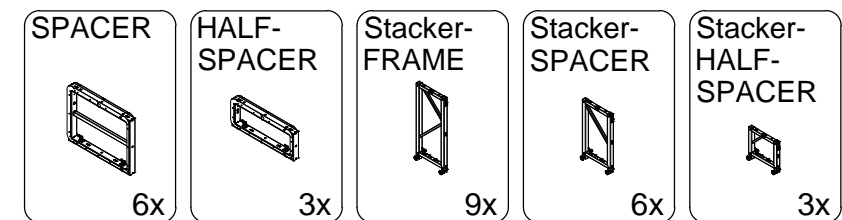

side view 01
base position **middle**

side view 02
base position **front**

top view 01
base position **middle**

top view 02
base position **front**

weights are calculated without balance weight!

system weight easyFrame NEC463: 230,0 kg
total weight inclusive screens: 477,0 kg