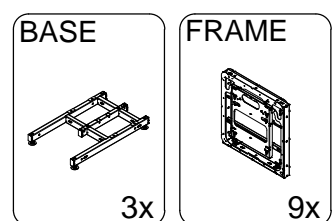

side view 01
base position **middle**

side view 02
base position **front**

top view 01
base position **middle**

top view 02
base position **front**

weights are calculated without balance weight!

system weight easyFrame NEC463: 230,0 kg
total weight inclusive screens: 477,0 kg